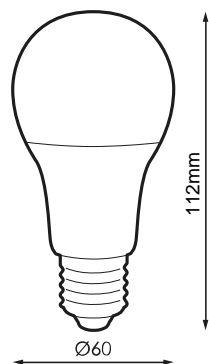

Specifications (Series luminaires)

	Voltage (V)	230V
Hz	Frecuency (Hz)	50-60Hz
Φ	Power factor (Cos fi)	>0,5
	Dimming	No
	Bushing type	E27
	IP Tightness index	IP20
K	Colour temperature	5.000K
	CRI Colour rendering index	>80
	Opening angle	220°
	Measures	60x102mm
	Operating temperature	-5°C~+35 °C
Φ_{LUM}	Flux (lm)	483lm
	Lifetime	(L70B50>) 15.000h
	CEE Energy classification	F

References

	W	ϕ	ϕ_{LUM}	K	\leftrightarrow
524605	5W	>0,5	483lm	5.000K	60x102mm

Dimensions

Photometry