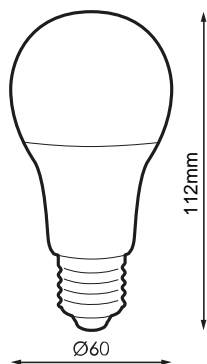

Specifications (Series luminaires)

	Voltage (V)	230V
	Frecuency (Hz)	50-60Hz
	Power factor (Cos fi)	>0,5
	Dimming	No
	Bushing type	E27
	IP Tightness index	IP20
	Colour temperature	4.000K
	CRI Colour rendering index	>80
	Opening angle	220°
	Measures	60x102mm
	Operating temperature	-5°C~+35 °C
	Flux (lm)	876lm
	Lifetime	(L70B50>) 15.000h
	CEE Energy classification	F

References

	W	ϕ	ϕ_{LUM}	K	\leftrightarrow
524629	8,5W	>0,5	876lm	4.000K	60x102mm

Dimensions

Photometry