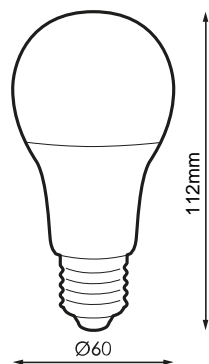

Specifications (Series luminaires)

	Voltage (V)	230V
Hz	Frecuency (Hz)	50-60Hz
Φ	Power factor (Cos fi)	>0,5
	Dimming	No
	Bushing type	E27
	IP Tightness index	IP20
K	Colour temperature	5.000K
	CRI Colour rendering index	>80
	Opening angle	220°
	Measures	60x102mm
	Operating temperature	-5°C~+35 °C
Φ_{LUM}	Flux (lm)	903lm
	Lifetime	(L70B50>) 15.000h
	CEE Energy classification	F

References

	W	ϕ	ϕ_{LUM}	K	\leftrightarrow
524636	8,5W	>0,5	903lm	5.000K	60x102mm

Dimensions

Photometry