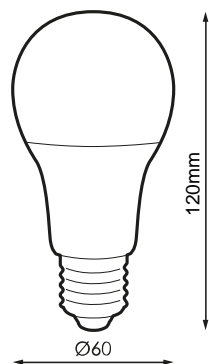

Specifications (Series luminaires)

	Voltage (V)	230V
Hz	Frecuency (Hz)	50-60Hz
Φ	Power factor (Cos fi)	>0,5
	Dimming	No
	Bushing type	E27
	IP Tightness index	IP20
K	Colour temperature	3.000K
	CRI Colour rendering index	>80
	Opening angle	220°
	Measures	60x102mm
	Operating temperature	-5°C~+35 °C
Φ_{LUM}	Flux (lm)	1.018lm
	Lifetime	(L70B50>) 15.000h
	CEE Energy classification	F

References

	W	ϕ	ϕ_{LUM}	K	\leftrightarrow
524643	10,5W	>0,5	1.018lm	3.000K	60x102mm

Dimensions

Photometry