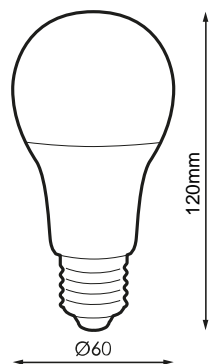

Specifications (Series luminaires)

	Voltage (V)	230V
Hz	Frecuency (Hz)	50-60Hz
Φ	Power factor (Cos fi)	>0,5
	Dimming	No
	Bushing type	E27
	IP Tightness index	IP20
K	Colour temperature	5.000K
	CRI Colour rendering index	>80
	Opening angle	220°
	Measures	60x102mm
	Operating temperature	-5°C~+35 °C
Φ_{LUM}	Flux (lm)	1.067lm
	Lifetime	(L70B50>) 15.000h
	CEE Energy classification	F

References

	W	ϕ	ϕ_{LUM}	K	\leftrightarrow
524667	10,5W	>0,5	1.067lm	5.000K	60x102mm

Dimensions

Photometry