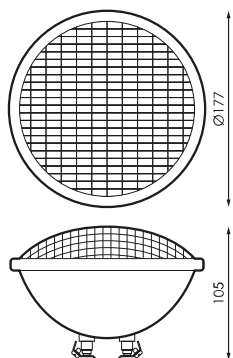

Specifications (Series luminaires)

	Voltage (V)	12V acV
	Frecuency (Hz)	50-60Hz
	Dimming	No
	Bushing type	G53
	IP Tightness index	IP68
	Colour temperature	5.000K
	CRI Colour rendering index	>70
	Opening angle	100°
	Measures	177x105mm
	Flux (lm)	1.793lm
	Lifetime	(L70B50>) 30.000h
	CEE Energy classification	G

References

	W		ϕ_{LUM}	K	
534031	20W	1650mA	1.793lm	5.000K	177x105mm

Dimensions

Photometry

Accessories

534062

TRANSFORMER
300W 12VAC IP65

534352