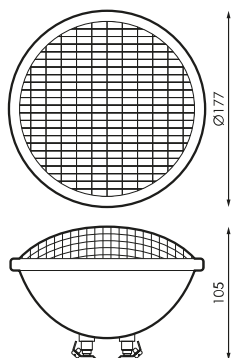

Specifications (Series luminaires)

	Voltage (V)	12V acV
	Frecuency (Hz)	50-60Hz
	Dimming	No
	Bushing type	G53
	IP Tightness index	IP68
	Colour temperature	RGB
	CRI Colour rendering index	>70
	Opening angle	100°
	Measures	177x105mm
	Lifetime	(L70B50->) 30.000h

References

	W		K	
534048	18W	1500mA	RGB	177x105mm

Dimensions

Photometry

Accessories

442374

RGB CONTROLLER
WITH MAX. 20 LAMPS

534062