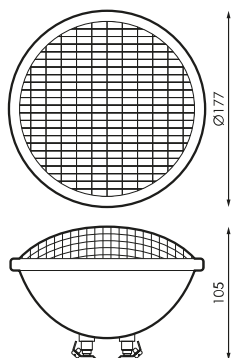

Specifications (Series luminaires)

	Voltage (V)	12V acV
	Frecuency (Hz)	50-60Hz
	Dimming	No
	Bushing type	G53
	IP Tightness index	IP68
	Colour temperature	RGB
	CRI Colour rendering index	>70
	Opening angle	100°
	Measures	177x105mm
	Lifetime	(L70B50>) 30.000h

References

	W		K	
534055	18W	1500mA	RGB	177x105mm

Dimensions

Photometry

Accessories

164122

WIRELESS RGB
SYNCHRONIZER PAR
56

534062