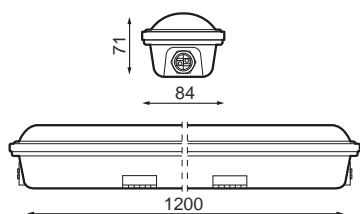

## Specifications (Series luminaires)

	<b>Voltage (V)</b>	230V
Hz	<b>Frecuency (Hz)</b>	50-60Hz
$\Phi$	<b>Power factor (Cos fi)</b>	0.9
	<b>Dimming</b>	No
	<b>IP Tightness index</b>	IP65
	<b>IK Impact resistance</b>	IK07
	<b>Body color</b>	White
	<b>Diffuser Material</b>	PC-O
	<b>Body</b>	PC
K	<b>Colour temperature</b>	4.000K
	<b>CRI Colour rendering index</b>	>80
	<b>Measures</b>	1.200x84x71mm
	<b>Weight</b>	1.32Kg
	<b>Operating temperature</b>	-10°C~+35 °C
$\Phi_{LUM}$	<b>Flux (lm)</b>	4.418lm
	<b>Electrical isolation</b>	CII
	<b>Lifetime</b>	(L70B50>) 30.000h

**References**

	$W_{LED}$	W	$\phi_{LED}$	$\phi_{LUM}$	K		
<b>534512</b>	40W	37W	5.4211m	4.4181m	4.000K	>80	1.200x84x71mm

**Dimensions**

**Photometry**

**Info**

Not suitable for your exposure to uva rays.

**Info**