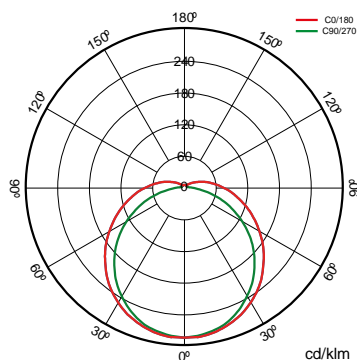

## Specifications (Series luminaires)

	<b>Voltage (V)</b>	230V
Hz	<b>Frecuency (Hz)</b>	50-60Hz
$\Phi$	<b>Power factor (Cos fi)</b>	0.9
	<b>Dimming</b>	No
	<b>IP Tightness index</b>	IP65
	<b>IK Impact resistance</b>	IK07
	<b>Body color</b>	White
	<b>Diffuser Material</b>	PC-O
	<b>Body</b>	PC
K	<b>Colour temperature</b>	4.000K
	<b>CRI Colour rendering index</b>	>80
	<b>Measures</b>	1.200x84x71mm
	<b>Weight</b>	1.32Kg
	<b>Operating temperature</b>	-10°C~+35 °C
$\Phi_{LUM}$	<b>Flux (lm)</b>	4.418lm
	<b>Electrical isolation</b>	CII
	<b>Lifetime</b>	(L70B50>) 30.000h

**References**

	$W_{LED}$	W	$\phi_{LED}$	$\phi_{LUM}$	K		
<b>534512</b>	40W	37W	5.4211m	4.4181m	4.000K	>80	1.200x84x71mm

**Dimensions**

**Photometry**

**Info**

Not suitable for your exposure to uva rays.

**Info**