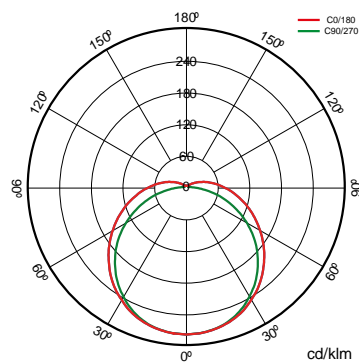

Specifications (Series luminaires)

	Voltage (V)	230V
Hz	Frecuency (Hz)	50-60Hz
Φ	Power factor (Cos fi)	0.9
	Dimming	No
	IP Tightness index	IP65
	IK Impact resistance	IK07
	Body color	White
	Diffuser Material	PC-O
	Body	PC
K	Colour temperature	4.000K
	CRI Colour rendering index	>80
	Measures	1.500x84x71mm
	Weight	1.71Kg
	Operating temperature	-10°C~+35 °C
Φ_{LUM}	Flux (lm)	6.534lm
	Electrical isolation	CII
	Lifetime	(L70B50>) 30.000h

References

	W_{LED}	W	ϕ_{LED}	ϕ_{LUM}	K		
534536	60W	57W	7.965lm	6.534lm	4.000K	>80	1.500x84x71mm

Dimensions

Photometry

Info

Not suitable for your exposure to uva rays.

Info

Quick connector. Fastening clip. Serial connection: 18W:
32luminaires 37W: 20luminaires 57W: 13luminaires