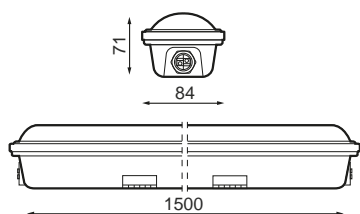

Specifications (Series luminaires)

	Voltage (V)	230V
Hz	Frecuency (Hz)	50-60Hz
Φ	Power factor (Cos fi)	0.9
	Dimming	No
	IP Tightness index	IP65
	IK Impact resistance	IK07
	Body color	White
	Diffuser Material	PC-O
	Body	PC
K	Colour temperature	4.000K
	CRI Colour rendering index	>80
	Measures	1.500x84x71mm
	Weight	1.71Kg
	Operating temperature	-10°C~+35 °C
Φ_{LUM}	Flux (lm)	6.534lm
	Electrical isolation	CII
	Lifetime	(L70B50>) 30.000h

References

	W_{LED}	W	ϕ_{LED}	ϕ_{LUM}	K		
534536	60W	57W	7.965lm	6.534lm	4.000K	>80	1.500x84x71mm

Dimensions

Photometry

Info

Not suitable for your exposure to uva rays.

Info

Quick connector. Fastening clip. Serial connection: 18W:
32luminaires 37W: 20luminaires 57W: 13luminaires