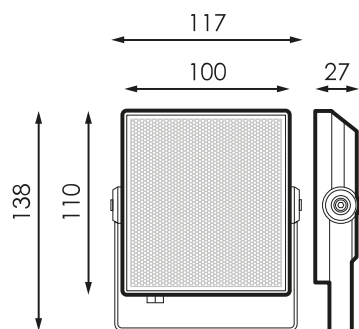

Specifications (Series luminaires)

	Electrical isolation	CI
	Voltage (V)	230V
	Frecuency (Hz)	50-60Hz
	IP Tightness index	IP65
	Body color	Canvas grey
	Diffuser Material	PC-P
	Body	AL
	Colour temperature	3.000K
	CRI Colour rendering index	>80
	Opening angle	100°
	Measures	138x117x27mm
	Operating temperature	-5°C~+35 °C
	Flux (lm)	976lm
	Lifetime	(L70B50>) 25.000h

References

	W	ϕ_{LUM}	K		
534550	10W	976lm	3.000K	Canvas gray	138x117x27mm

Dimensions

Photometry

Info

Until end of stock