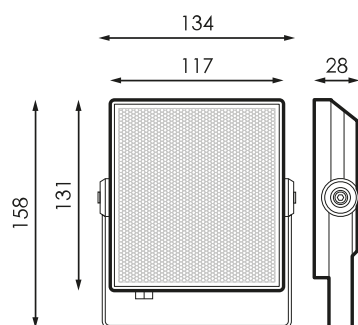

Specifications (Series luminaires)

| | | |
|---|-----------------------------------|-------------------|
|  | Electrical isolation | CI |
|  | Voltage (V) | 230V |
| Hz | Frecuency (Hz) | 50-60Hz |
|  | IP Tightness index | IP65 |
|  | Body color | Canvas grey |
|  | Diffuser Material | PC-P |
|  | Body | AL |
| K | Colour temperature | 3.000K |
|  | CRI Colour rendering index | >80 |
|  | Opening angle | 100° |
|  | Measures | 158x134x28mm |
|  | Operating temperature | -5°C~+35 °C |
|  | Flux (lm) | 1.438lm |
|  | Lifetime | (L70B50>) 25.000h |

References

|  | W | ϕ_{LUM} | K |  |  |
|---|-----|--------------|--------|---|---|
| 534574 | 20W | 1.438lm | 3.000K | Canvas gray | 158x134x28mm |

Dimensions

Photometry

Info

Until end of stock