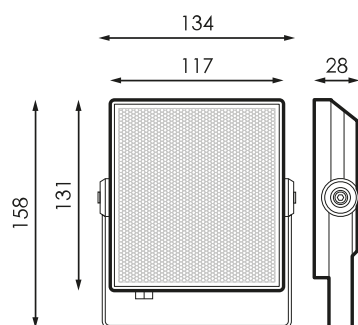

Specifications (Series luminaires)

	Electrical isolation	CI
	Voltage (V)	230V
	Frecuency (Hz)	50-60Hz
	IP Tightness index	IP65
	Body color	Canvas grey
	Diffuser Material	PC-P
	Body	AL
	Colour temperature	5.000K
	CRI Colour rendering index	>80
	Opening angle	100°
	Measures	158x134x28mm
	Operating temperature	-5°C~+35 °C
	Flux (lm)	1.576lm
	Lifetime	(L70B50>) 25.000h

References

	W	ϕ_{LUM}	K		
534581	20W	1.576lm	5.000K	Canvas gray	158x134x28mm

Dimensions

Photometry

Info

Until end of stock