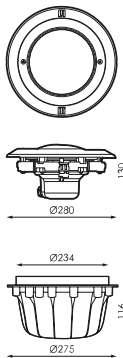

Specifications (Series luminaires)

| | | |
|---|-----------------------------------|------------------|
|  | Electrical isolation | CIII |
|  | Voltage (V) | 12V |
| Hz | Frecuency (Hz) | 50/60Hz |
|  | Power factor (Cos fi) | ≥0,9 |
|  | Dimming | No |
|  | IP Tightness index | IP68 |
|  | Body color | White |
|  | Body | ABS |
| K | Colour temperature | RGB |
|  | CRI Colour rendering index | >RGB |
|  | Opening angle | 100° |
|  | Measures | 457x457x457mm |
|  | Operating temperature | - |
|  | Flux (lm) | max. 0lm |
|  | Lifetime | L70B50>50000h |
|  | Lifetime | (L70B50>)50.000h |

References

Dimensions

Photometry

Accessories

164122

WIRELESS RGB
SYNCHRONIZER PAR
56

534062

TRANSFORMER
300W 12VAC IP65