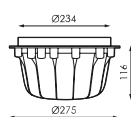

References

	W		K	
539111	18W	1500mA	RGB	Ø280x130mm

Dimensions

Photometry

Accessories

442374

RGB CONTROLLER
WITH MAX. 20 LAMPS

534062

TRANSFORMER
300W 12VAC IP65

534352

TRANSFORMER
500W 12VAC IP65

Info

Possibility of changing lamps with up pool. Through a rolled up inside the niche cable can remove the lamp out of the water so you can change it without draining the pool. Maximum depth of installation is 2 meters.