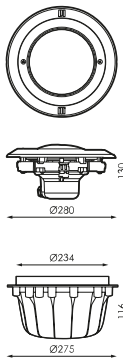

Specifications (Series luminaires)

	Electrical isolation	CIII
	Voltage (V)	12V acV
	Frecuency (Hz)	50-60Hz
	Dimming	No
	IP Tightness index	IP68
	IK Impact resistance	IK08
	Body color	White
	Body	ABS
	Colour temperature	RGB
	Opening angle	100°
	Measures	Ø280x130mm
	Lifetime	(L70B50>) 50.000h

References

	W		K	
539128	18W	1500mA	RGB	Ø280x130mm

Dimensions

Photometry

Accessories

164122

WIRELESS RGB
SYNCHRONIZER PAR
56

534062

TRANSFORMER
300W 12VAC IP65

534352

TRANSFORMER
500W 12VAC IP65

Info

Possibility of changing lamps with up pool. Through a rolled up inside the niche cable can remove the lamp out of the water so you can change it without draining the pool. Maximum depth of installation is 2 meters.