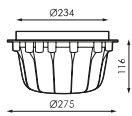

Specifications (Series luminaires)

	Electrical isolation	CIII
	Voltage (V)	12V
Hz	Frecuency (Hz)	50/60Hz
	Power factor (Cos fi)	≥0,9
	Dimming	No
	IP Tightness index	IP68
	Body color	White
	Body	ABS
K	Colour temperature	RGB
	CRI Colour rendering index	>RGB
	Opening angle	100°
	Measures	457x457x457mm
	Operating temperature	-
	Flux (lm)	max. 0lm
	Lifetime	L70B50>50000h
	Lifetime	(L70B50>)50.000h

References

Dimensions

Photometry

Accessories

164122

WIRELESS RGB
SYNCHRONIZER PAR
56

534062

TRANSFORMER
300W 12VAC IP65