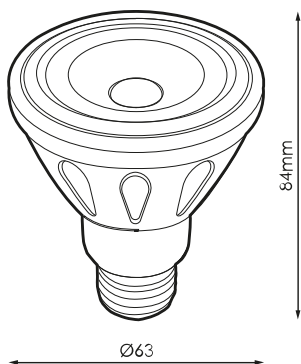

Specifications (Series luminaires)

	Voltage (V)	230V
Hz	Frecuency (Hz)	50-60Hz
Φ	Power factor (Cos fi)	>0,55
	Dimming	No
	Bushing type	E27
	IP Tightness index	IP20
K	Colour temperature	3.000K
	CRI Colour rendering index	>80
	Opening angle	35°
	Measures	63x82mm
	Operating temperature	-5°C~+35 °C
Φ_{LUM}	Flux (lm)	602lm
	Lifetime	(L70B50>) 25.000h
	CEE Energy classification	E

References

	W	ϕ		ϕ_{LUM}	K	
543224	7W	>0,55	55mA	602lm	3.000K	63x82mm

Dimensions

Photometry

Info

Until end of stock