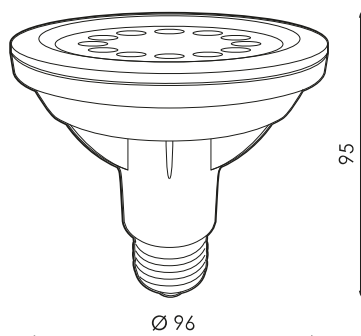

Specifications (Series luminaires)

	Voltage (V)	230V
Hz	Frecuency (Hz)	50-60Hz
Φ	Power factor (Cos fi)	>0,55
	Dimming	No
	Bushing type	E27
	IP Tightness index	IP20
K	Colour temperature	5.000K
	CRI Colour rendering index	>80
	Opening angle	35°
	Measures	96x95mm
	Operating temperature	-5°C~+35 °C
Φ_{LUM}	Flux (lm)	938lm
	Lifetime	(L70B50>) 25.000h
	CEE Energy classification	F

References

	W	ϕ		ϕ_{LUM}	K	
543255	10W	>0,55	80mA	938lm	5.000K	96x95mm

Dimensions

Photometry