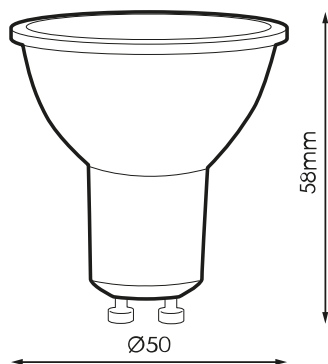

References

	W	ϕ_{LUM}	
545457	6,5W	578lm	50x58mm

Dimensions

Photometry