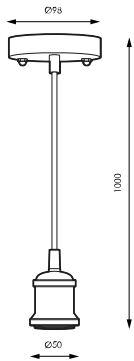

Specifications (Series luminaires)

	Electrical isolation	CII
	Voltage (V)	230V
	Frecuency (Hz)	50-60Hz
	Dimming	No
	Bushing type	E27
	IP Tightness index	IP20
	Body	AL
	Measures	Ø98x1.000mm
	Operating temperature	-5 +35

References

	W	
545884	Máx. 60WW	Ø98x1.000mm

Dimensions

Photometry

Info

Maximum weight supported by the lampholder is 1Kg.