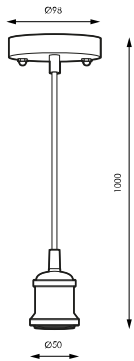

Specifications (Series luminaires)

	Electrical isolation	CII
	Voltage (V)	230V
Hz	Frecuency (Hz)	50-60Hz
	Dimming	No
	Bushing type	E27
	IP Tightness index	IP20
	Body color	Bronze
	Body	AL
	Measures	Ø98x1.000mm
	Operating temperature	-5 +35

References

	W	
545891	Máx. 60WW	Ø98x1.000mm

Dimensions

Photometry

Info

Maximum weight supported by the lampholder is 1Kg.