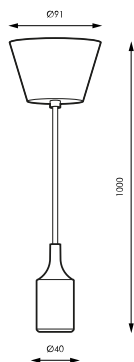

Specifications (Series luminaires)

	Electrical isolation	CII
	Voltage (V)	230V
	Frecuency (Hz)	50-60Hz
	Dimming	No
<hr/>		
	Bushing type	E27
	IP Tightness index	IP20
	Body color	White
	Body	PET
<hr/>		
	Measures	Ø91x1.000mm
<hr/>		
	Operating temperature	-5 +35

References

545907

W

Máx. 60WW

Ø91x1.000mm

Dimensions

Photometry

Info

Maximum weight supported by the lampholder is 1Kg.