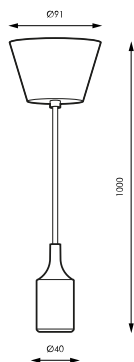

Specifications (Series luminaires)

	Electrical isolation	CII
	Voltage (V)	230V
	Frecuency (Hz)	50-60Hz
	Dimming	No
	Bushing type	E27
	IP Tightness index	IP20
	Body color	Black
	Body	PET
	Measures	Ø91x1.000mm
	Operating temperature	-5 +35

References

545914

W

Máx. 60WW

Ø91x1.000mm

Dimensions

Photometry

Info

Maximum weight supported by the lampholder is 1Kg.