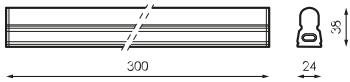

References

	W	ϕ_{LUM}	K			
548564	4W	413lm	3.000K	White	325x24x38mm	Yes

Dimensions

Photometry