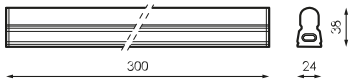

Specifications (Series luminaires)

	Electrical isolation	CII
	Voltage (V)	230V
Hz	Frecuency (Hz)	50-60Hz
	IP Tightness index	IP20
	Body color	White
	Diffuser Material	PC-O
	Body	AL
K	Colour temperature	4.000K
	Opening angle	160°
	Measures	325x24x38mm
	Mounting position	Superficie
	Linkable	Si
	Power supply	Incluida
	Flux (lm)	450lm
	Lifetime	(L70B50-) 30.000h

References

	W	ϕ_{LUM}	K			
548571	4W	450lm	4.000K	White	325x24x38mm	Yes

Dimensions

Photometry

Accessories

548717

SLIMLINE LED
AVANT
ACCESSORIES KIT