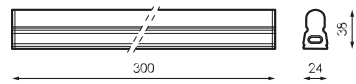

Specifications (Series luminaires)

	Electrical isolation	CII
	Voltage (V)	230V
Hz	Frecuency (Hz)	50-60Hz
	IP Tightness index	IP20
	Body color	White
	Diffuser Material	PC-O
	Body	AL
K	Colour temperature	6.500K
	Opening angle	160°
	Measures	325x24x38mm
	Mounting position	Superficie
	Linkable	Si
	Power supply	Incluida
	Flux (lm)	450lm
	Lifetime	(L70B50-) 30.000h

References

	W	ϕ_{LUM}	K			
548588	4W	450lm	6.500K	White	325x24x38mm	Yes

Dimensions

Photometry

Accessories

548717

SLIMLINE LED
AVANT
ACCESSORIES KIT