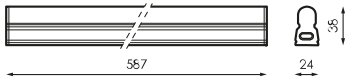

Specifications (Series luminaires)

	Electrical isolation	CII
	Voltage (V)	230V
Hz	Frecuency (Hz)	50-60Hz
	IP Tightness index	IP20
	Body color	White
	Diffuser Material	PC-O
	Body	AL
K	Colour temperature	3.000K
	Opening angle	160°
	Measures	585x24x38mm
	Mounting position	Superficie
	Linkable	Si
	Power supply	Incluida
	Flux (lm)	930lm
	Lifetime	(L70B50->) 30.000h

References

	W	ϕ_{LUM}	K			
548595	10W	930lm	3.000K	White	585x24x38mm	Yes

Dimensions

Photometry

Accessories

548717

SLIMLINE LED
AVANT
ACCESSORIES KIT