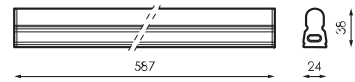

	Measures	585x24x38mm
	Mounting position	Superficie
	Linkable	Si
	Power supply	Incluida

	Flux (lm)	1.020lm
---	------------------	---------

	Lifetime	(L70B50-) 30.000h
---	-----------------	-------------------

References

	W	ϕ_{LUM}	K			
548601	10W	1.020lm	4.000K	White	585x24x38mm	Yes

Dimensions

Photometry

Accessories

548717

SLIMLINE LED
AVANT
ACCESSORIES KIT