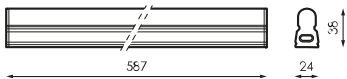

References

	W	ϕ_{LUM}	K			
548618	10W	1.020lm	6.500K	White	585x24x38mm	Yes

Dimensions

Photometry