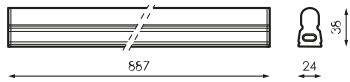

Specifications (Series luminaires)

	Electrical isolation	CII
	Voltage (V)	230V
Hz	Frecuency (Hz)	50-60Hz
	IP Tightness index	IP20
	Body color	White
	Diffuser Material	PC-O
	Body	AL
K	Colour temperature	3.000K
	Opening angle	160°
	Measures	885x24x38mm
	Mounting position	Superficie
	Linkable	Si
	Power supply	Incluida
	Flux (lm)	1.370lm
	Lifetime	(L70B50->) 30.000h

References

	W	ϕ_{LUM}	K			
548625	14W	1.370lm	3.000K	White	885x24x38mm	Yes

Dimensions

Photometry

Accessories

548717

SLIMLINE LED
AVANT
ACCESSORIES KIT