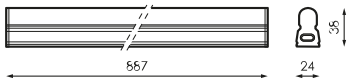

	Measures	885x24x38mm
	Mounting position	Superficie
	Linkable	Si
	Power supply	Incluida

	Flux (lm)	1.460lm
---	------------------	---------

	Lifetime	(L70B50>) 30.000h
---	-----------------	-------------------

References

	W	ϕ_{LUM}	K			
548632	14W	1.460lm	4.000K	White	885x24x38mm	Yes

Dimensions

Photometry

Accessories

548717

SLIMLINE LED
AVANT
ACCESSORIES KIT