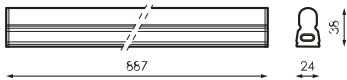

Specifications (Series luminaires)

	Electrical isolation	CII
	Voltage (V)	230V
Hz	Frecuency (Hz)	50-60Hz
	IP Tightness index	IP20
	Body color	White
	Diffuser Material	PC-O
	Body	AL
K	Colour temperature	6.500K
	Opening angle	160°
	Measures	885x24x38mm
	Mounting position	Superficie
	Linkable	Si
	Power supply	Incluida
	Flux (lm)	1.460lm
	Lifetime	(L70B50>) 30.000h

References

	W	ϕ_{LUM}	K			
548649	14W	1.460lm	6.500K	White	885x24x38mm	Yes

Dimensions

Photometry

Accessories

548717

SLIMLINE LED
AVANT
ACCESSORIES KIT