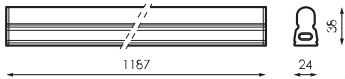

References

	W	ϕ_{LUM}	K			
548663	18W	1.925lm	4.000K	White	1.185x24x38mm	Yes

Dimensions

Photometry