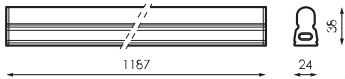

References

	W	ϕ_{LUM}	K			
548670	18W	1.925lm	6.500K	White	1.185x24x38mm	Yes

Dimensions

Photometry