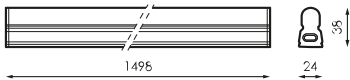

References

	W	ϕ_{LUM}	K			
548687	23W	2.378lm	3.000K	White	1.498x24x38mm	Yes

Dimensions

Photometry