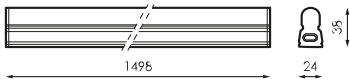

Specifications (Series luminaires)

	Electrical isolation	CII
	Voltage (V)	230V
Hz	Frecuency (Hz)	50-60Hz
	IP Tightness index	IP20
	Body color	White
	Diffuser Material	PC-O
	Body	AL
K	Colour temperature	6.500K
	Opening angle	160°
	Measures	1.498x24x38mm
	Mounting position	Superficie
	Linkable	Si
	Power supply	Incluida
	Flux (lm)	2.430lm
	Lifetime	(L70B50>) 30.000h

References

	W	ϕ_{LUM}	K			
548700	23W	2.430lm	6.500K	White	1.498x24x38mm	Yes

Dimensions

Photometry

Accessories

548717

SLIMLINE LED
AVANT
ACCESSORIES KIT