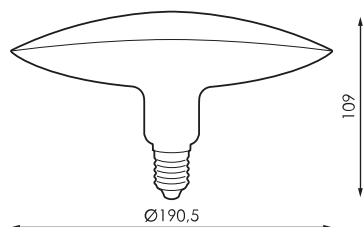

Specifications (Series luminaires)

	Voltage (V)	230V
Hz	Frecuency (Hz)	50-60Hz
	Dimming	No
	Bushing type	E27
	IP Tightness index	IP20
K	Colour temperature	4.000K
	CRI Colour rendering index	>80
	Opening angle	120°
	Measures	190,5x109mm
	Operating temperature	-5°C~+35 °C
	Flux (lm)	1.883lm
	Lifetime	(L70B50>) 25.000h
	CEE Energy classification	G

References

	W	ϕ_{LUM}	K	
548793	20W	1.883lm	4.000K	190,5x109mm

Dimensions

Photometry

Info

Until end of stock