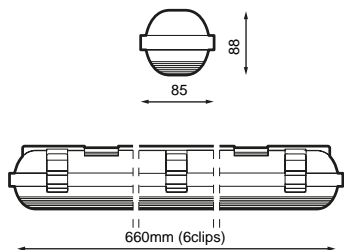

	<b>Measures</b>	1x-660x85x88mm
	<b>Weight</b>	2.6Kg
	<b>Operating temperature</b>	-20~+35°C
$\phi_{LUM}$	<b>Flux (lm)</b>	1.505lm
	<b>Electrical isolation</b>	CI
	<b>Lifetime</b>	L70B10>50.000h

Prilux guarantees a  $\pm 10\%$  tolerance in light flux measurements.

## Dimensions