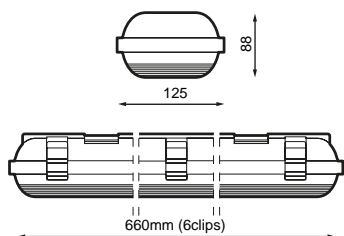

Applications

Covered car parks

Large surfaces

Specifications (Series luminaires)

	Voltage (V)	220-240V
Hz	Frecuency (Hz)	50-60Hz
	Current (A)	300mA
ϕ	Power factor (Cos fi)	0.94
	LED number	48
	Dimming	No
	IP Tightness index	IP65
	IK Impact resistance	IK08
	Body color	Light grey
	Diffuser Material	PC-O
	Body	PC
K	Colour temperature	3.000K
	CRI Colour rendering index	>80

	Measures	2x-660x125x88mm
	Weight	2.6Kg
	Operating temperature	-20~+35°C
ϕ_{LUM}	Flux (lm)	2.534lm
	Electrical isolation	CI
	Lifetime	L70B10>50.000h

Prilux guarantees a $\pm 10\%$ tolerance in light flux measurements.

Dimensions

References

	W_{LED}	W		ϕ_{LED}	ϕ_{LUM}		K		
550574	2 x 11	24W	300mA	2.800lm	2.534lm	48	3.000K	>80	2x-660x125x88mm

On request

Regulation 1-10V

K

>80 4.000K

Accessories