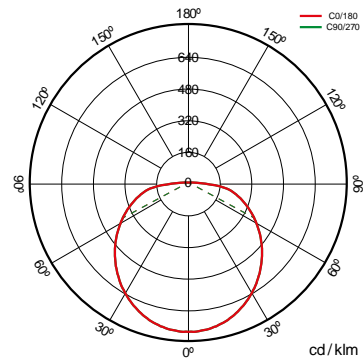

Specifications (Series luminaires)

	Voltage (V)	230V
Hz	Frecuency (Hz)	50Hz
	Dimming	No
	IP Tightness index	IP20
	Body color	White
	Diffuser Material	PC-O
	Body	FE
K	Colour temperature	4.000K
	CRI Colour rendering index	≥80
	Opening angle	120°
	Measures	Ø600x850mm
	Mounting position	Suspendido
	Operating temperature	-5 +40
	Flux (lm)	3041lm
	Electrical isolation	CII
	Lifetime	(L70B50>) 40.000h

References

	W_{LED}	W		ϕ_{LED}	ϕ_{LUM}	K	
552370	32W	35W	850mA	3612lm	3041lm	4.000K	No

Dimensions

Photometry

On request

Dali

Bluetooth package

description