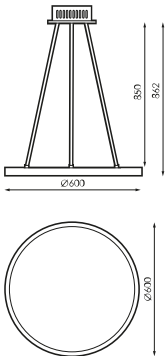

Specifications (Series luminaires)

	Voltage (V)	230V
Hz	Frecuency (Hz)	50Hz
	Dimming	No
	IP Tightness index	IP20
	Body color	White
	Diffuser Material	PC-O
	Body	FE
K	Colour temperature	4.000K
	CRI Colour rendering index	≥80
	Opening angle	120°
	Measures	Ø600x850mm
	Mounting position	Suspendido
	Operating temperature	-5 +40
	Flux (lm)	3041lm
	Electrical isolation	CII
	Lifetime	(L70B50>) 40.000h

References

	W_{LED}	W		ϕ_{LED}	ϕ_{LUM}	K	
552370	32W	35W	850mA	3612lm	3041lm	4.000K	No

Dimensions

Photometry

On request

Dali

Bluetooth package

description