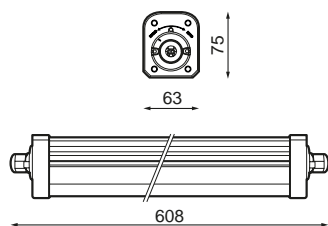

Specifications (Series luminaires)

	Electrical isolation	CCII
	Voltage (V)	220-240V
	Dimming	No
K	Colour temperature	4000K
	CRI Colour rendering index	80cromatica
	Measures	608x63x75mm
	Lifetime	(L70B50>)50.000h

References

	W_{LED}	W	ϕ_{LED}	K		
560511	-	20W	-1m	4000K	80cromatica	608x63x75mm

Dimensions

Photometry