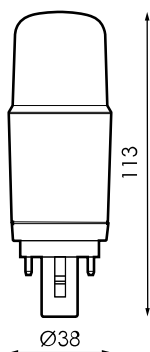

Specifications (Series luminaires)

	Electrical isolation	CCI
	Voltage (V)	230V
	Dimming	No
	IP Tightness index	IP20
K	Colour temperature	3000K
	CRI Colour rendering index	80cromatica
	Measures	38x113mm
	Lifetime	(L70B50>)25.000h
	Lifetime	(L70B50>)25.000h

References

	W	K	
562768	9,5W	3000K	38x113mm

Dimensions

Photometry