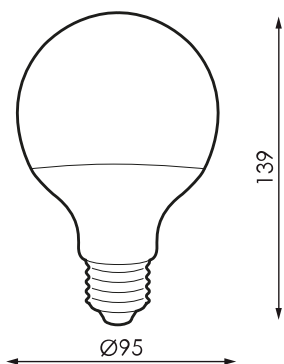

Specifications (Series luminaires)

	Voltage (V)	230V
Hz	Frecuency (Hz)	50-60Hz
Φ	Power factor (Cos fi)	>0,5
	Dimming	No
	Bushing type	E27
	IP Tightness index	IP20
K	Colour temperature	4.000K
	CRI Colour rendering index	>80
	Opening angle	200°
	Measures	95x140mm
	Operating temperature	-5°C~+35 °C
Φ_{LUM}	Flux (lm)	1.055lm
	Lifetime	(L70B50>) 25.000h
	CEE Energy classification	E

References

	W	ϕ	ϕ_{LUM}	K	\leftrightarrow
562799	9,5W	>0,5	1.055lm	4.000K	95x140mm

Dimensions

Photometry