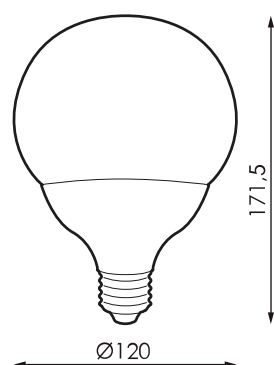

Specifications (Series luminaires)

	Electrical isolation	CCI
	Voltage (V)	230V
	Dimming	No
	IP Tightness index	IP20
K	Colour temperature	3000K
	CRI Colour rendering index	80cromatica
	Measures	120x172mm
	Lifetime	(L70B50>)25.000h
	Lifetime	(L70B50>)25.000h

References

	W	K	
562805	13,5W	3000K	120x172mm

Dimensions

Photometry