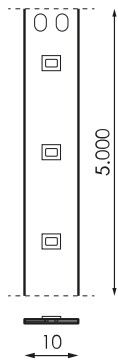

Specifications (Series luminaires)

	Electrical isolation	CIII
	Voltage (V)	24V dcV
Hz	Frecuency (Hz)	50-60Hz
	IP Tightness index	IP20
K	Colour temperature	2.700K
	CRI Colour rendering index	>80
	Opening angle	120°
	Measures	5.000x10mm
	Strip cutting unit	100mm
	Lifetime	(L70B50>) 50.000h

References

	W	K			
568456	4,8W	2.700K	>80	100mm	5.000x10mm

Dimensions

Photometry

Accessories

472395

IMAGINE
MONOCOLOR RF
REGULATOR 5-24V
1X5A

242813

STRIP CONNECTOR X
IP20 2835 10MM 2P

209144

T-STRIP CONNECTOR
IP20 2835 10MM 2P

501453

POWER SUPPLY
XLG-200-24-A IP67

Accessories

001662

POWER SUPPLY
DALI LCA 35W 24V
SC PRE