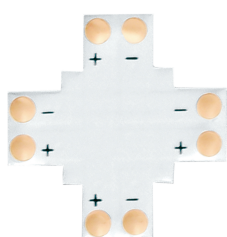

473699

POWER SUPPLY
100W 24V IP67
LPV-100-24

473705

POWER SUPPLY
150W 24V IP67
LPV-150-24

473057

CONNECTOR
IMAGINE
MONOCOLOR IP20
CABLE-STRIP

473071

CONNECTOR
IMAGINE
MONOCOLOR IP20
STRIP-STRIP

209151

STRIP CONNECTOR X
IP20 2835 10MM 2P

209144

T-STRIP CONNECTOR
IP20 2835 10MM 2P

501453

POWER SUPPLY
XLG-200-24-A IP67

Accessories

001662