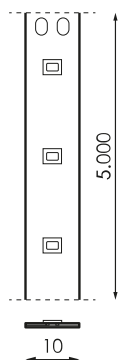

Specifications (Series luminaires)

	Electrical isolation	CIII
	Voltage (V)	24V
	IP Tightness index	IP20
K	Colour temperature	4000K
	CRI Colour rendering index	>80
	Measures	5.000x10x0mm
	Operating temperature	-
	Lifetime	(L70B50>)50.000h
	Lifetime	(L70B50>)50.000h

References

	W	K		
568463	4,8W	4000K 4000K	80	5.000x10x0mm

Dimensions

Photometry