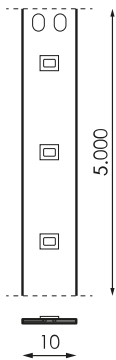

Specifications (Series luminaires)

| | | |
|---|-----------------------------------|-------------------|
|  | Electrical isolation | CIII |
|  | Voltage (V) | 24V dcV |
| Hz | Frecuency (Hz) | 50-60Hz |
|  | IP Tightness index | IP20 |
| K | Colour temperature | 4.000K |
|  | CRI Colour rendering index | >80 |
|  | Opening angle | 120° |
|  | Measures | 5.000x10mm |
|  | Strip cutting unit | 100mm |
|  | Lifetime | (L70B50>) 50.000h |

References

| | W | K | | | |
|--------|------|--------|-----|-------|------------|
| 568463 | 4,8W | 4.000K | >80 | 100mm | 5.000x10mm |

Dimensions

Photometry

Accessories

472395

IMAGINE
MONOCOLOR RF
REGULATOR 5-24V
1X5A

209151

STRIP CONNECTOR X
IP20 2835 10MM 2P

209144

T-STRIP CONNECTOR
IP20 2835 10MM 2P

501453

POWER SUPPLY
XLG-200-24-A IP67

Accessories

001662