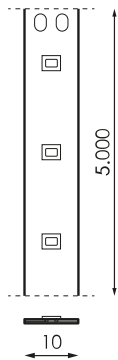

Specifications (Series luminaires)

	Electrical isolation	CIII
	Voltage (V)	24V dcV
Hz	Frecuency (Hz)	50-60Hz
	IP Tightness index	IP20
K	Colour temperature	5.000K
	CRI Colour rendering index	>80
	Opening angle	120°
	Measures	5.000x10mm
	Strip cutting unit	100mm
	Lifetime	(L70B50>) 50.000h

References

	W	K			
568470	4,8W	5.000K	>80	100mm	5.000x10mm

Dimensions

Photometry

Accessories

472395

IMAGINE
MONOCOLOR RF
REGULATOR 5-24V
1X5A

242813

STRIP CONNECTOR X
IP20 2835 10MM 2P

209144

T-STRIP CONNECTOR
IP20 2835 10MM 2P

501453

POWER SUPPLY
XLG-200-24-A IP67

Accessories

001662

POWER SUPPLY
DALI LCA 35W 24V
SC PRE