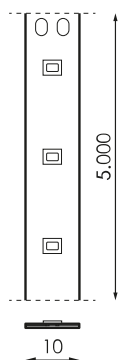

	<b>Measures</b>	5.000x10mm
	<b>Mounting position</b>	Superficie
	<b>Lifetime</b>	(L70B50>)50.000h
	<b>Lifetime</b>	(L70B50>)50.000h

Prilux guarantees a  $\pm 10\%$  tolerance in light flux measurements.

## Dimensions

## References

	<b>W</b>	<b>K</b>		
<b>568487</b>	4,8W	6500K	80cromatica	5.000x10mm

---