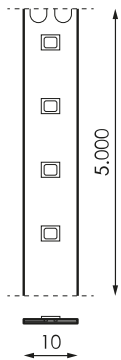

Specifications (Series luminaires)

| | | |
|---|-----------------------------------|-------------------|
|  | Electrical isolation | CIII |
|  | Voltage (V) | 24V dcV |
| Hz | Frecuency (Hz) | 50-60Hz |
|  | IP Tightness index | IP20 |
| K | Colour temperature | 2.700K |
|  | CRI Colour rendering index | >80 |
|  | Opening angle | 120° |
|  | Measures | 5.000x10mm |
|  | Strip cutting unit | 71mm |
|  | Lifetime | (L70B50>) 50.000h |

References

|  | W | K |  |  |  |
|---|------|--------|---|---|---|
| 568494 | 9,6W | 2.700K | >80 | 71mm | 5.000x10mm |

Dimensions

Photometry

Accessories

472395

IMAGINE
MONOCOLOR RF
REGULATOR 5-24V
1X5A

242813

STRIP CONNECTOR X
IP20 2835 10MM 2P

209144

T-STRIP CONNECTOR
IP20 2835 10MM 2P

501453

POWER SUPPLY
XLG-200-24-A IP67

Accessories

001662

POWER SUPPLY
DALI LCA 35W 24V
SC PRE