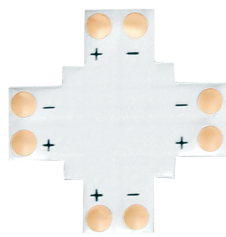

POWER SUPPLY
100W 24V IP67
LPV-100-24

473705

POWER SUPPLY
150W 24V IP67
LPV-150-24

473057

CONNECTOR
IMAGINE
MONOCOLOR IP20
CABLE-STRIP

473071

CONNECTOR
IMAGINE
MONOCOLOR IP20
STRIP-STRIP

209151

STRIP CONNECTOR X
IP20 2835 10MM 2P

209144

T-STRIP CONNECTOR
IP20 2835 10MM 2P

501453

POWER SUPPLY
XLG-200-24-A IP67

Accessories

001662

POWER SUPPLY
DALI LCA 35W 24V
SC PRE