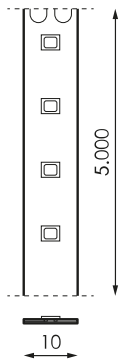

Specifications (Series luminaires)

	Electrical isolation	CIII
	Voltage (V)	24V dcV
Hz	Frecuency (Hz)	50-60Hz
	IP Tightness index	IP20
K	Colour temperature	4.000K
	CRI Colour rendering index	>80
	Opening angle	120°
	Measures	5.000x10mm
	Strip cutting unit	71mm
	Lifetime	(L70B50>) 50.000h

References

	W	K			
568500	9,6W	4.000K	>80	71mm	5.000x10mm

Dimensions

Photometry

Accessories

472395

IMAGINE
MONOCOLOR RF
REGULATOR 5-24V
1X5A

242813

STRIP CONNECTOR X
IP20 2835 10MM 2P

209144

T-STRIP CONNECTOR
IP20 2835 10MM 2P

501453

POWER SUPPLY
XLG-200-24-A IP67

Accessories

001662

POWER SUPPLY
DALI LCA 35W 24V
SC PRE