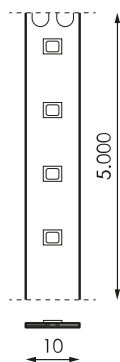

Specifications (Series luminaires)

	Electrical isolation	CCIII
	Voltage (V)	24V
	IP Tightness index	IP20
K	Colour temperature	6500K
	CRI Colour rendering index	80cromatica
	Measures	5.000x10mm
	Mounting position	Superficie
	Lifetime	(L70B50>)50.000h
	Lifetime	(L70B50>)50.000h

References

	W	K		
568524	9,6W	6500K	80cromatica	5.000x10mm

Dimensions

Photometry